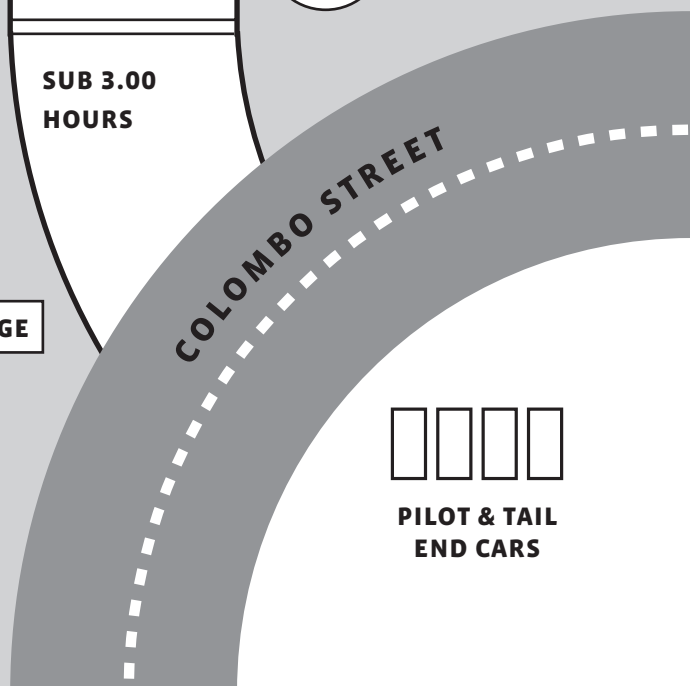

LE START

CATHEDRAL SQUARE

TOILETS

CATHEDRAL

CHALICE

STAGE

COLOMBO STREET

PILOT & TAIL
END CARS